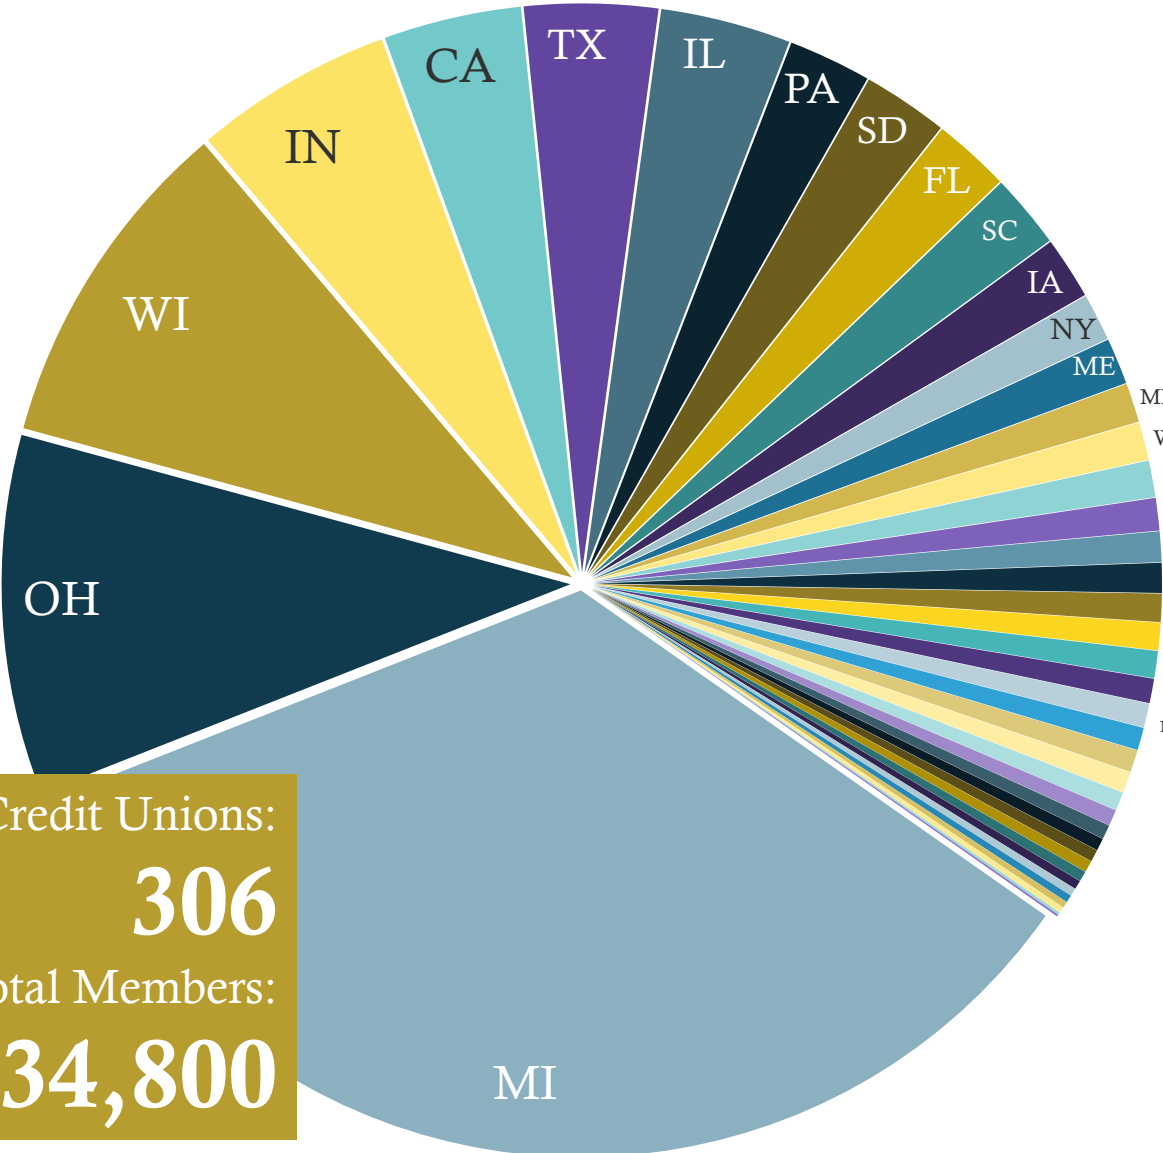

Members Served by State

cuasterisk.com

CU*BASE Credit Unions:
306
 Total Members:
2,534,800

- Michigan (869500)
- Ohio (258700)
- Wisconsin (242500)
- Indiana (143300)
- California (99200)
- Texas (96100)
- Illinois (94000)
- Pennsylvania (59700)
- South Dakota (61600)
- Florida (55500)
- South Carolina (53700)
- Iowa (45000)
- New York (34200)
- Maine (33300)
- Minnesota (28300)
- Washington (27300)
- Louisiana (26400)
- Massachusetts (23400)
- Virginia (22000)
- Georgia (21500)
- Oregon (20300)
- Hawaii (19800)
- Mississippi (19500)
- Kansas (17600)
- North Carolina (17300)
- Nebraska (16300)
- Colorado (16000)
- Alabama (15100)
- Utah (13200)
- District of Columbia (11600)
- US Virgin Islands (10300)
- Montana (8900)
- Oklahoma (8700)
- Alaska (8300)

Includes all cuasterisk.com network partners, all clients signed/LOI as of 5/1/2020