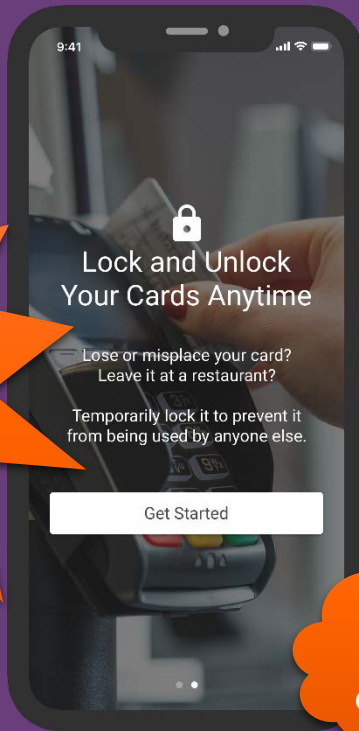

WAITING FOR THINGS TO BECOME SECOND NATURE FOR EVERY MEMBER

STANDARDS FOR THE NEXT GENERATION OF IT'S ME 247 PRODUCTS

IN THE 18.07 RELEASE: CARD CONTROLS FOR MOBILE APP

Indicator showing card status

Sends a warm-card status to the vendor

Member can reactivate at any time

Next brick in the wall: mobile app notification engine focused on EFT