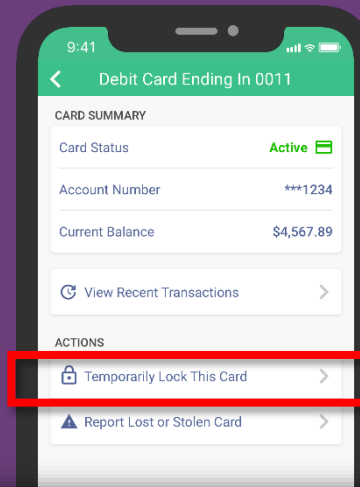

WAITING FOR THINGS TO BECOME SECOND NATURE FOR EVERY MEMBER

STANDARDS FOR THE NEXT GENERATION OF IT'S ME 247 PRODUCTS

IN THE 18.07 RELEASE: CARD CONTROLS FOR MOBILE APP

Indicator showing card status

Sends a warm-card status to the vendor

Member can reactivate at any time

Next brick in the wall: mobile app notification engine focused on EFT