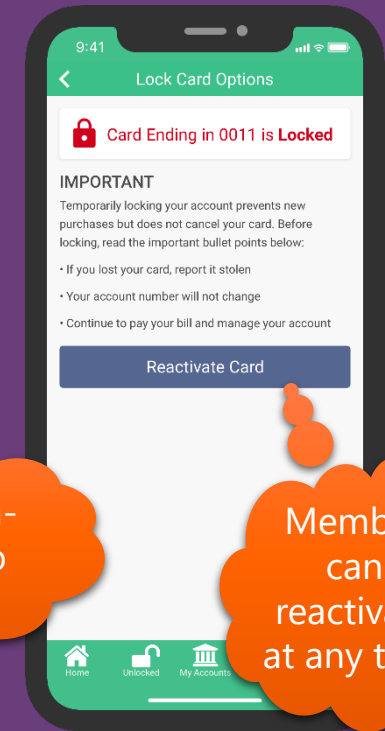

WAITING FOR THINGS TO BECOME SECOND NATURE FOR EVERY MEMBER

STANDARDS FOR THE NEXT GENERATION OF IT'S ME 247 PRODUCTS

IN THE 18.07 RELEASE: CARD CONTROLS FOR MOBILE APP

Indicator showing card status

Sends a warm-card status to the vendor

Member can reactivate at any time

Next brick in the wall: mobile app notification engine focused on EFT