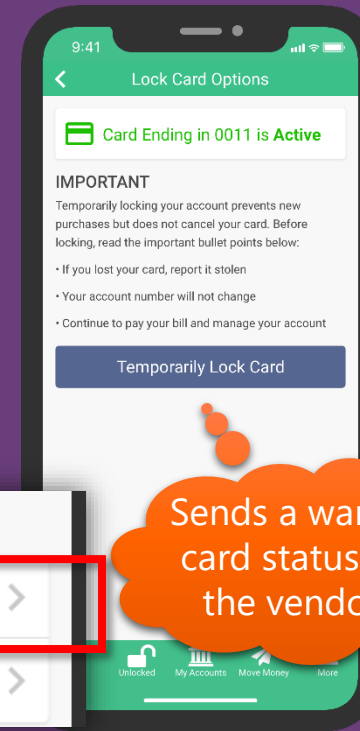

WAITING FOR THINGS TO BECOME SECOND NATURE FOR EVERY MEMBER

STANDARDS FOR THE NEXT GENERATION OF IT'S ME 247 PRODUCTS

IN THE 18.07 RELEASE: CARD CONTROLS FOR MOBILE APP

Indicator showing card status

Sends a warm-card status to the vendor

Member can reactivate at any time

Next brick in the wall: mobile app notification engine focused on EFT