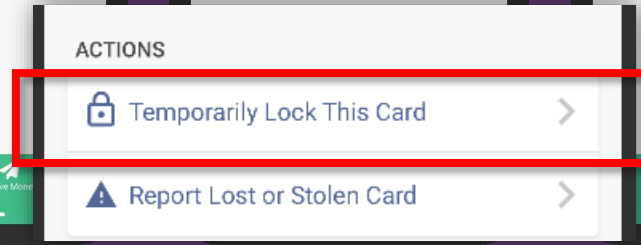

WAITING FOR THINGS TO BECOME SECOND NATURE FOR EVERY MEMBER

STANDARDS FOR THE NEXT GENERATION OF IT'S ME 247 PRODUCTS

IN THE 18.07 RELEASE: CARD CONTROLS FOR MOBILE APP

Indicator showing card status

Sends a warm-card status to the vendor

Member can reactivate at any time

Next brick in the wall: mobile app notification engine focused on EFT