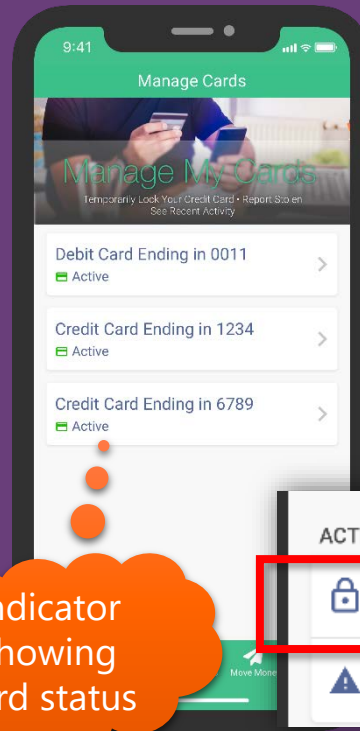

WAITING FOR THINGS TO BECOME SECOND NATURE FOR EVERY MEMBER

STANDARDS FOR THE NEXT GENERATION OF IT'S ME 247 PRODUCTS

IN THE 18.07 RELEASE: CARD CONTROLS FOR MOBILE APP

Indicator showing card status

Sends a warm-card status to the vendor

Member can reactivate at any time

Next brick in the wall: mobile app notification engine focused on EFT