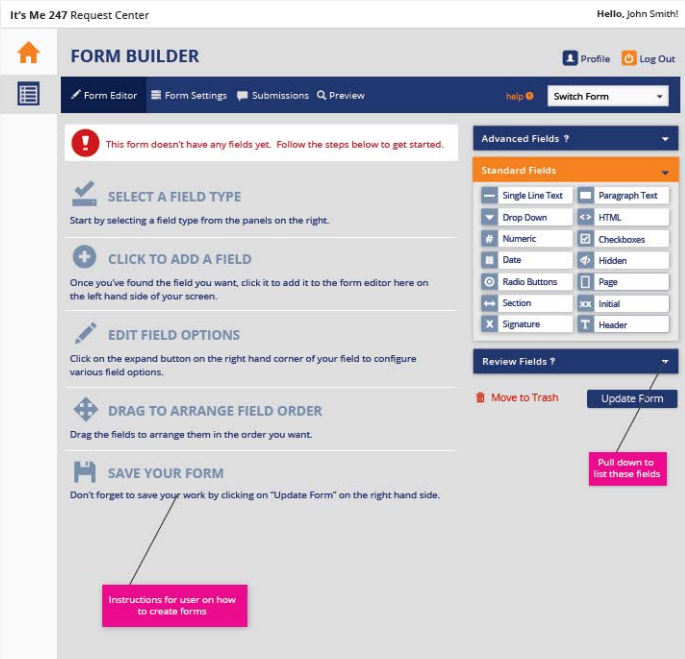

ADMIN SECTION

EDITING FORM BUILDER

DESKTOP

ADMIN SECTION

PREVIEW FORM

DESKTOP

ADMIN SECTION

BLANK FORM BUILDER

DESKTOP

ADMIN SECTION

FORM SETTINGS

DESKTOP